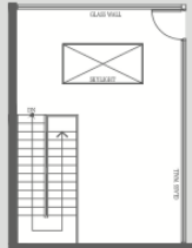

The Chisolm Penthouse

1 Bedroom with Study - 2,713 sq.ft.
(Includes 420 sq.ft. Upper Finished Lounge)
Additional Private Roof Top 1,372 sq.ft. Terrace

Additional
Private Roof Top

Upper Finished Lounge

Penthouse Key Plate

Roof Top Key Plate

TheRandallResidences.com

The Chisolm

Suite PH8 - 2,713 sq.ft. (Includes 420 sq.ft. Upper Finished Lounge)
Plus Private Roof Top 1,372 sq.ft. Terrace