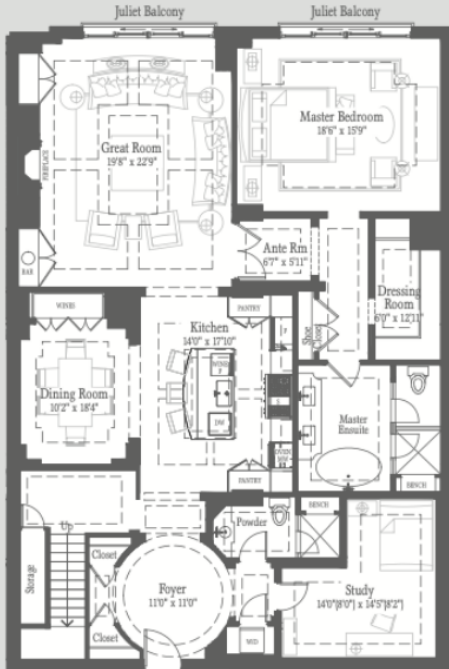

The Chisolm Penthouse

1 Bedroom with Study - 2,713 sq.ft.
(Includes 420 sq.ft. Upper Finished Lounge)
Additional Private Roof Top 1,372 sq.ft. Terrace

Additional
Private Roof Top

Upper Finished Lounge

Penthouse Key Plate

Roof Top Key Plate

TheRandallResidences.com

The Chisolm

Suite PH8 - 2,713 sq.ft. (Includes 420 sq.ft. Upper Finished Lounge)
Plus Private Roof Top 1,372 sq.ft. Terrace